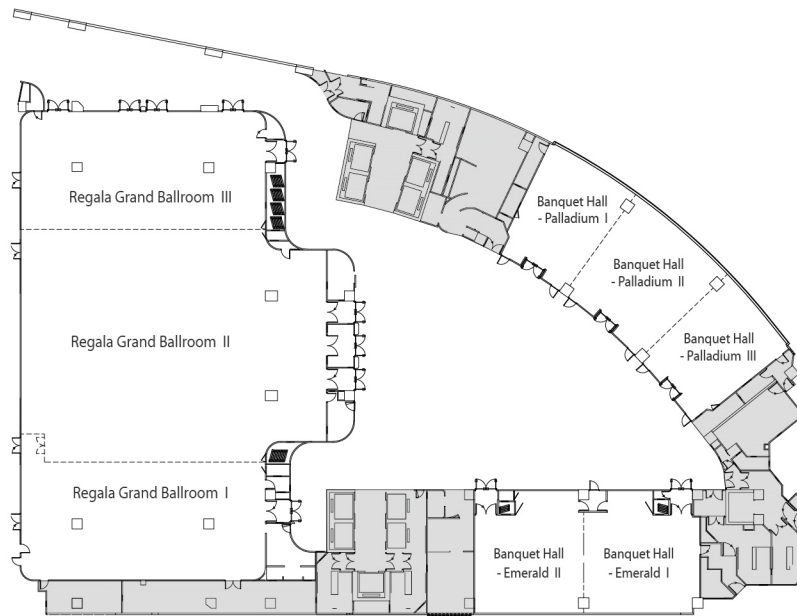

MEETING & EVENT FACILITIES

Regala Skycity Hotel is the perfect venue to celebrate your every occasion. Our event venues are equipped with state-of-the-art conferencing and audio-visual facilities boasting over 2,800 sqm of space and 6.7m ceiling height.

State-of-the-art Audio, Visual, and Lighting Equipments include:

- 6 built-in LED video walls of 4K resolution
- Ceiling mounted 10,000/20,000 lumen, 4K+ resolution DCP laser projectors with motorized elevator and projection screens
- Synchronized AV system interlinking Regala Grand Ballroom and 2 banquet halls
- 5G & Wi-Fi 6 broadband internet connection
- 55" Interactive electronic panels
- Electronic flip boards
- In-wall VGA/HDMI interface panels
- Wireless HDMI streamer for versatile mobile devices presentation
- 4K Ultra HD PTZ video camera
- Motorized lighting bars with stage lighting and DMX control system
- High power professional grade moving head profile lighting

ROOM CAPACITY

Venue (with mobile stage)	Dimension (m)	Area (sq. m)	Height (m)	No. of LED TV wall	Theatre (pax)	Classroom (pax)	Chinese Banquet (pax)	Western Banquet (pax)	Cocktail Reception (pax)
Regala Grand Ballroom I - III	25.2 x 48.1	1,210	6.7	2	1,250	570	912	760	1,250
Regala Grand Ballroom I	25 x 12.1	302.5	6.7	1	130	36	156	130	130
Regala Grand Ballroom II	25.2 x 23.9	605	6.7	1	550	200	384	320	550
Regala Grand Ballroom III	25 x 12.1	302.5	6.7	-	130	36	156	130	130
Palladium Banquet Hall I - III	10 x 33	330	6.7	2	350	155	216	180	350
Palladium Banquet Hall I	10 x 10.5	105	6.7	1	70	30	60	50	70
Palladium Banquet Hall II	10 x 12	120	6.7	-	70	40	60	50	70
Palladium Banquet Hall III	10 x 10.5	105	6.7	1	70	30	60	50	70
Emerald Banquet Hall I - II	10.9 x 22	240	6.7	1	150	108	144	120	150
Emerald Banquet Hall I	10.9 x 11	120	6.7	1	60	30	60	50	60
Emerald Banquet Hall II	10.9 x 11	120	6.7	-	60	30	60	50	60