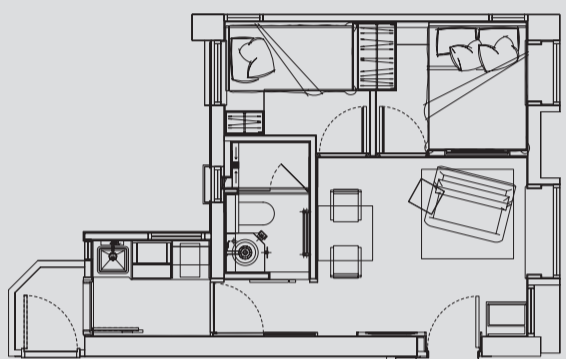

BRAND NEW REFURBISHED

V

HAPPY VALLEY
SERVICED APARTMENTS

68 sing woo road

patio suite

dream two

magic two

all measurements are approximate and are for reference only.