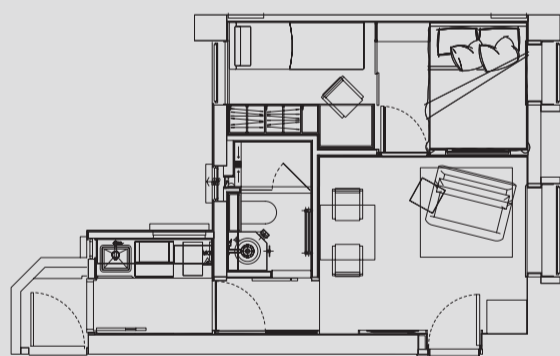

BRAND NEW REFURBISHED

V

HAPPY VALLEY
SERVICED APARTMENTS

68 sing woo road

patio suite

dream two

magic two

all measurements are approximate and are for reference only.