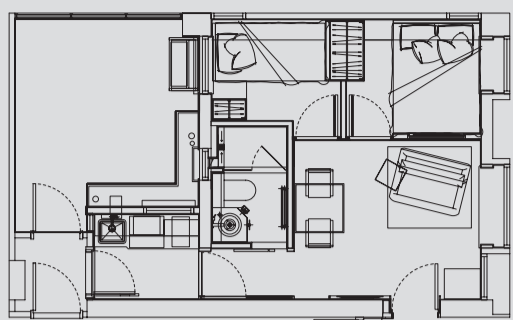

BRAND NEW REFURBISHED

V

HAPPY VALLEY
SERVICED APARTMENTS

68 sing woo road

patio suite

dream two

magic two

all measurements are approximate and are for reference only.